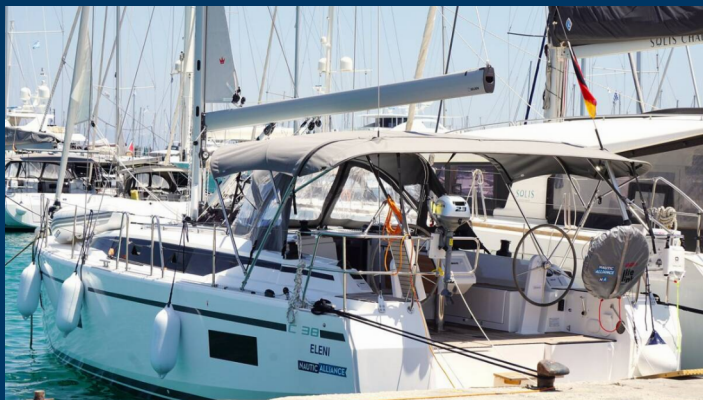

# BAVARIA C38

Eleni

The Sailing yacht Bavaria C38 „Eleni“, built in 2024, is moored at the in Lefkas, D-Marin, Lefkas - Greece. The yacht has 3 cabins, can accomodate 6 + 1 persons and has 2 toilet(s) and 2 shower(s).

## YACHT SPECIFICATIONS

Charter Base

**Lefkas, D-Marin, Greece**

Yacht ID

**10797**

Brand

**Bavaria Yachtbau**

Name

Yacht electrics

Battery charger, Inverter (350 W), Shore connection 220 V, Solar panels (PHOTOVOLTAIC), USB sockets (at the navigation table and in each cabin)