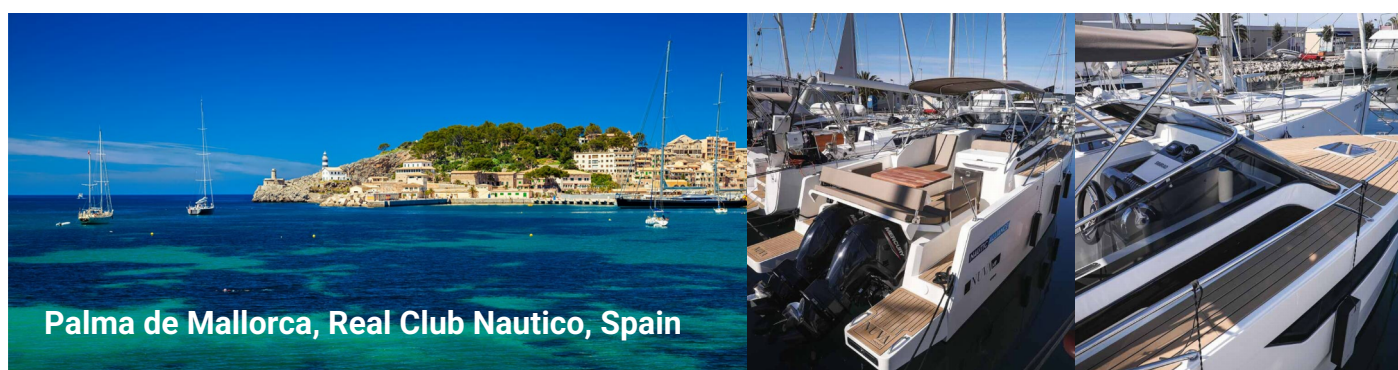

PRICE / WEEKS

16.05. - 23.05.2026 1.684 € 2.590 €	23.05. - 30.05.2026 Booked	30.05. - 06.06.2026 2.009 € 3.090 €	06.06. - 13.06.2026 2.074 € 3.190 €
13.06. - 20.06.2026 Booked	20.06. - 27.06.2026 Booked	27.06. - 04.07.2026 2.854 € 4.390 €	04.07. - 11.07.2026 Booked
11.07. - 18.07.2026 3.115 € 4.450 €	18.07. - 25.07.2026 2.793 € 3.990 €	25.07. - 01.08.2026 3.535 € 5.050 €	01.08. - 08.08.2026 3.885 € 5.550 €
08.08. - 15.08.2026 4.235 € 6.050 €	15.08. - 22.08.2026 4.515 € 6.450 €	22.08. - 29.08.2026 4.515 € 6.450 €	29.08. - 05.09.2026 4.520 € 5.650 €
05.09. - 12.09.2026 4.200 € 5.250 €	12.09. - 19.09.2026 4.152 € 5.190 €	19.09. - 26.09.2026 3.960 € 4.950 €	26.09. - 03.10.2026 3.560 € 4.450 €
03.10. - 10.10.2026 2.952 € 3.690 €	10.10. - 17.10.2026 2.200 € 2.750 €	17.10. - 24.10.2026 2.040 € 2.550 €	24.10. - 31.10.2026 2.040 € 2.550 €
01.11. - 31.12.2026 Booked			

Palma de Mallorca, Real Club Nautico, Spain