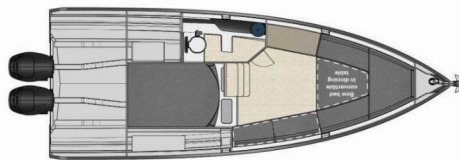

NUVA M9 CABIN

Planac

The Motor yacht Nuva M9 Cabin „Planac“, built in 2023, is moored at the in Palma de Mallorca, Real Club Nautico, Palma de Mallorca - Spain. The yacht has 1 cabins, can accomodate 2 + 2 persons and has 1 toilet(s) and 1 shower(s).

Planac

Production Year

2023

Length

9.20 m

Cabins

1

Berths