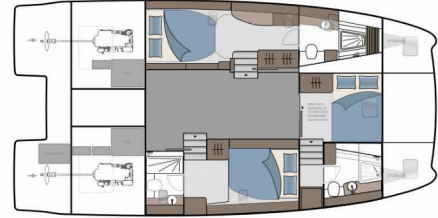

Worldwide Charter: Fyly Yachting and Travel

AQUILA 42

Seaduction

The Power catamaran Aquila 42 „Seaduction“, built in 2025, is moored at the in Lavrion - Olympic Marine, Lavrion - Greece. The yacht has 3 cabins, can accomodate 6 persons and has 2 toilet(s) and 0 shower(s).

Seaduction

Production Year

2025

Length

12.64 m

Cabins

3

Berths