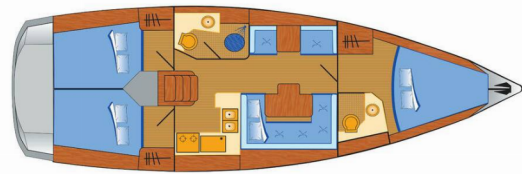

Worldwide Charter: Ecosail

SUN ODYSSEY 409

Shinju

The Sailing yacht Sun Odyssey 409 „Shinju“, built in 2013, is moored at the in Heiligenhafen, - Germany. The yacht has 3 cabins, can accomodate 6 persons and has 2 toilet(s) and 0 shower(s).

Shinju

Production Year

2013

Length

12.34 m

Cabins

3

Berths