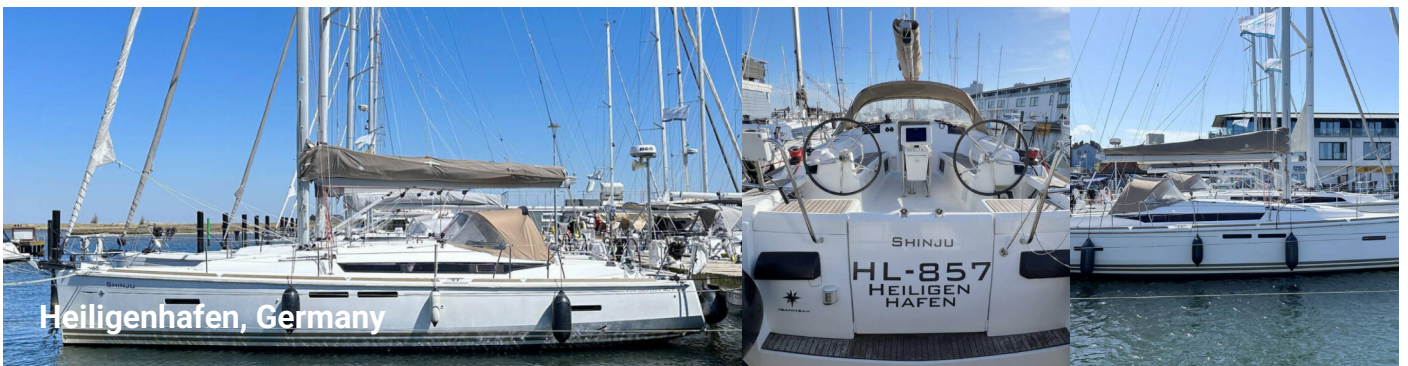

PRICE / WEEKS

09.05. - 05.06.2026

Booked

13.06. - 19.06.2026

Booked

20.06. - 26.06.2026

Booked

04.07. - 10.07.2026

Booked

11.07. - 17.07.2026

Booked

25.07. - 31.07.2026

Booked

01.08. - 07.08.2026

Booked

08.08. - 28.08.2026

Booked

05.09. - 11.09.2026

Booked

26.09. - 02.10.2026

Booked

24.10. - 31.12.2026

Booked

Heiligenhafen, Germany

WEB

www.pitter-yachting.com

PHONE

+43 (0) 3332 66 240

E-MAIL ADDRESS

info@pitter-yachting.com

PITTER YACHTING

Raimund-Obendrauf-Straße 30, 8230, Hartberg, Österreich