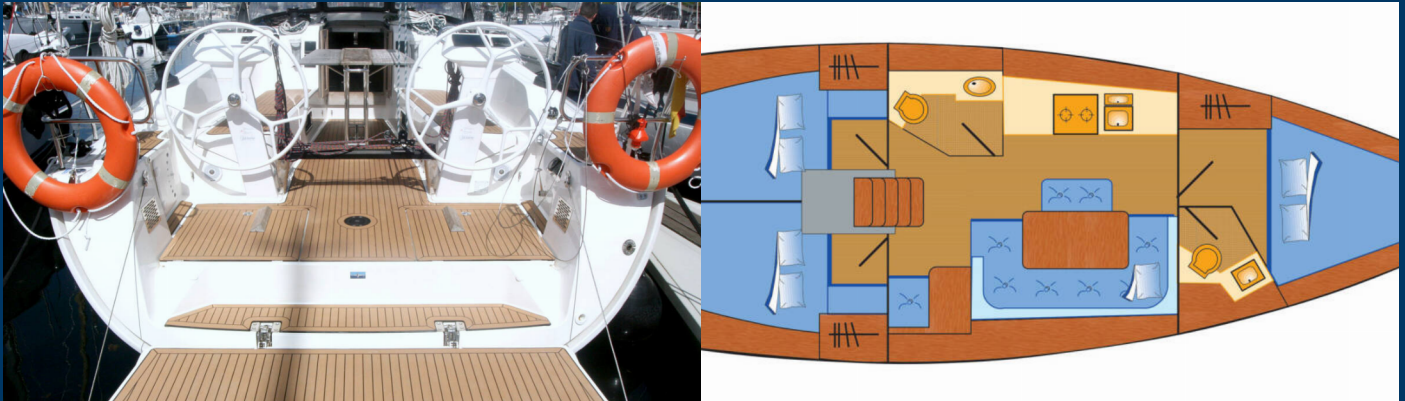

# BAVARIA CRUISER 41S

Ventus

The Sailing yacht Bavaria Cruiser 41S „Ventus“, built in 2016, is moored at the in Heiligenhafen, - Germany. The yacht has 3 cabins, can accomodate 6 persons and has 2 toilet(s) and 0 shower(s).

## STANDARD YACHT EQUIPMENT

Deck

Anchor, Bilge pump - Mechanic, Black ball, Boat hook, Bosun's chair (Safe seat) (boatswain's chair), Cockpit table, Cockpit/stern, outside shower, Deck brush, Electric anchor windlass, Fenders, Mooring ropes, Spotlight / Headlights, Sprayhood