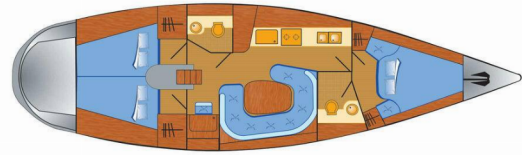

Worldwide Charter: Ecosail

VILM 41 CRUISER

Karoline

The Sailing yacht Vilm 41 cruiser „Karoline“, built in 2012, is moored at the in Barth, Yachtwerft Ramin, - Germany. The yacht has 3 cabins, can accomodate 6 persons and has 2 toilet(s) and 0 shower(s).