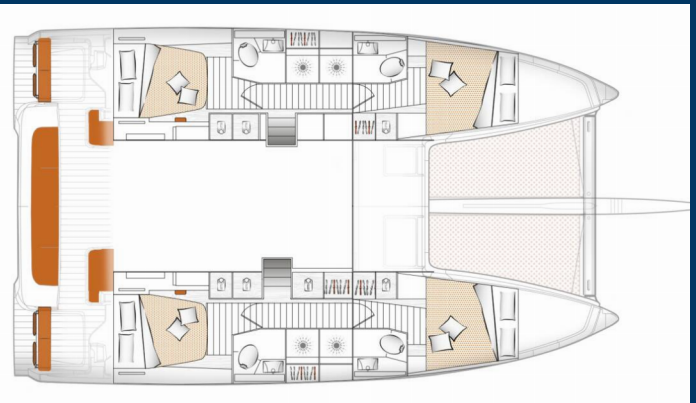

Worldwide Charter: Istion Yachting

EXCESS 14

Tiramisu

The Catamaran Excess 14 „Tiramisu“, built in 2024, is moored at the in Lefkas, D-Marin, Lefkas - Greece. The yacht has 4 + 2 cabins, can accomodate 8 + 2 persons and has 5 + 1 toilet(s) and 0 shower(s).

Tiramisu

Production Year

2024

Length

13.97 m

Cabins

4 + 2

Berths

8 + 2

Head

5 + 1

STANDARD YACHT EQUIPMENT

Comfort

Cockpit cushions, Deck cushions

Deck

Bimini top, Dinghy with outboard engine, Gangway (Wooden)