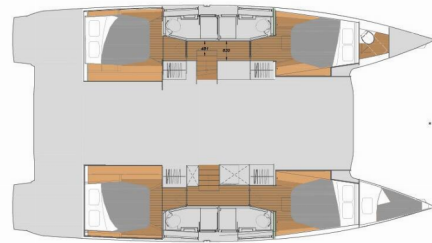

Worldwide Charter: Fyly Yachting and Travel

FONTAINE PAJOT ELBA 45

Olympia Athena

The Catamaran Fontaine Pajot Elba 45 „Olympia Athena“, built in 2023, is moored at the in Mykonos, - Greece. The yacht has 4 + 1 cabins, can accomodate 8 + 2 + 1 persons and has 4 + 1 toilet(s) and 4 + 1 shower(s).

Olympia Athena

Production Year

2023

Length

13.45 m

Cabins

4 + 1

Berths